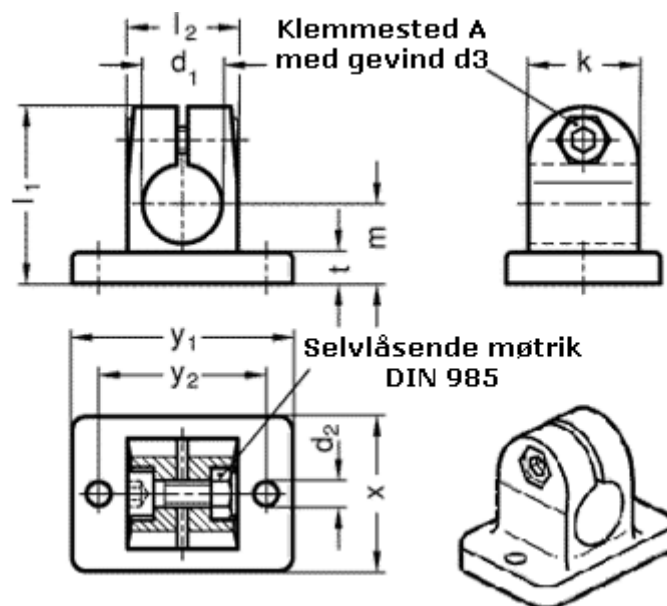

Article number: 20145B102BL

Description: E+G Flanged Connector GN145-B10-2-BL

Measures

Adjustable clamp lever = GN 911-M 6-22 have to be ordred separately

d1	= B10
d2	= 5.5
d3	= M6
k	= 25
l1	= 40
l2	= 25
m	= 18

t	= 7
x	= 35
y1	= 50
y2	= 38